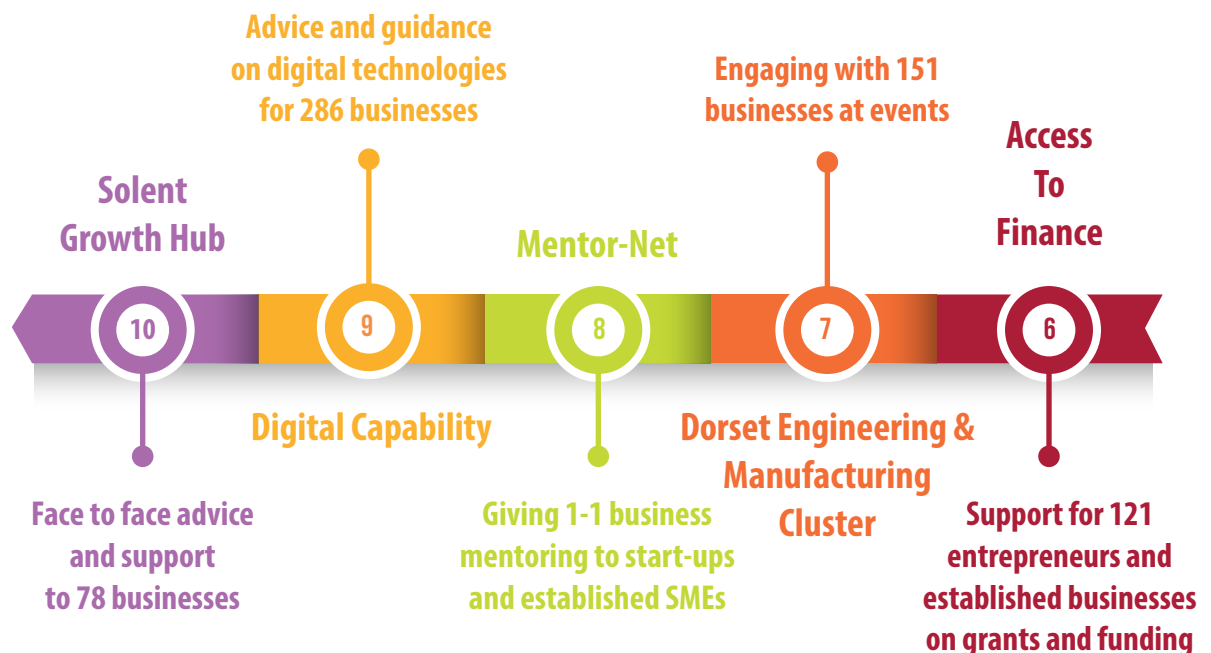

# Delivery & Impact

WSX Enterprise continues to provide support for new entrepreneurs and established businesses across the South of England, as well as economic benefit for those who live and work in our region.

# A snapshot of our range of business activities this year:

- Dorset Growth Hub** → A comprehensive business support service across Dorset
- Inspiring Enterprise** → We continue to create new business entrepreneurs from local communities
- Aldershot Enterprise Centre** → Cost effective working space for new businesses with free business support
- Mentor-Net** → Business mentoring and advice for new and established businesses
- Access to Finance** → Support delivered across the Coast to Capital LEP area
- One Stop Shop** → EU project to improve support for new entrepreneurs
- Digital Capability** → Helping Solent businesses improve their digital technologies
- Everywhere International** → EU project to develop better strategies for businesses to import and export
- Business Forums** → A new approach to helping local businesses network
- PONToon** → EU project to help women gain employment in the digital sector
- Beezeen** → An innovative online business community across the Wessex region
- SPEED** → EU project giving supply chain support for ports across Southern and Northern Europe
- Europe Direct Information Centre** → Giving EU advice and information to EU citizens
- Portsmouth Business Support Bank** → Specific business advice programme for Portsmouth residents and businesses