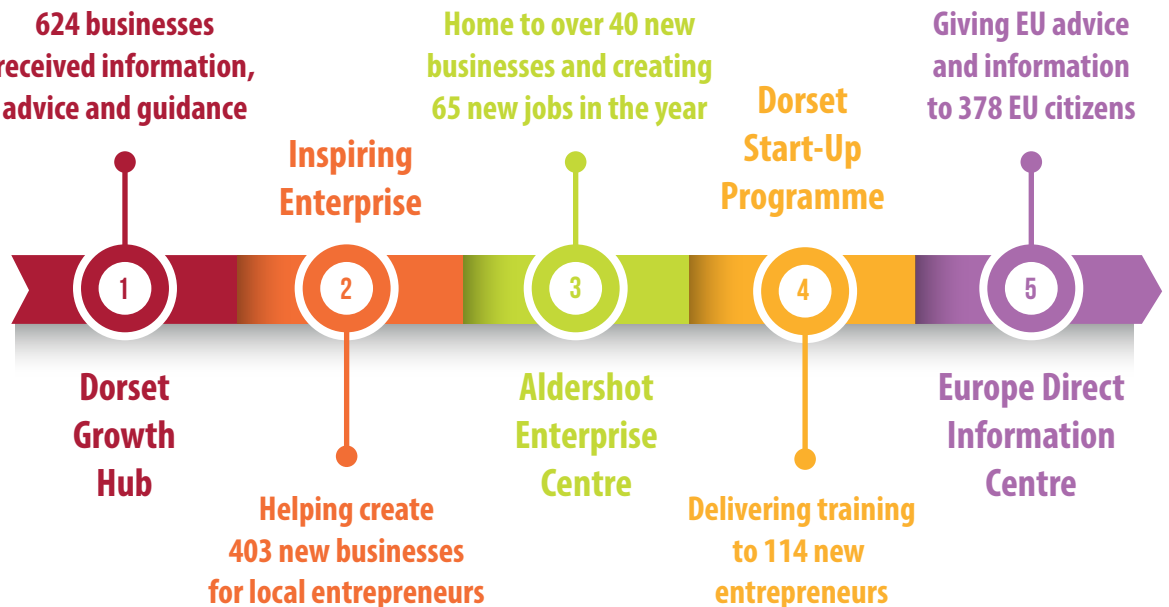

# Delivery & Impact

WSX Enterprise continues to provide support for new entrepreneurs and established businesses across the South of England, as well as economic benefit for those who live and work in our region.

# A snapshot of our range of business activities this year:

- Dorset Growth Hub** → A comprehensive business support service across Dorset
- Inspiring Enterprise** → We continue to create new business entrepreneurs from local communities
- Aldershot Enterprise Centre** → Cost effective working space for new businesses with free business support
- Mentor-Net** → Business mentoring and advice for new and established businesses
- Access to Finance** → Support delivered across the Coast to Capital LEP area
- One Stop Shop** → EU project to improve support for new entrepreneurs
- Digital Capability** → Helping Solent businesses improve their digital technologies
- Everywhere International** → EU project to develop better strategies for businesses to import and export
- Business Forums** → A new approach to helping local businesses network
- PONToon** → EU project to help women gain employment in the digital sector
- Beezeen** → An innovative online business community across the Wessex region
- SPEED** → EU project giving supply chain support for ports across Southern and Northern Europe
- Europe Direct Information Centre** → Giving EU advice and information to EU citizens
- Portsmouth Business Support Bank** → Specific business advice programme for Portsmouth residents and businesses